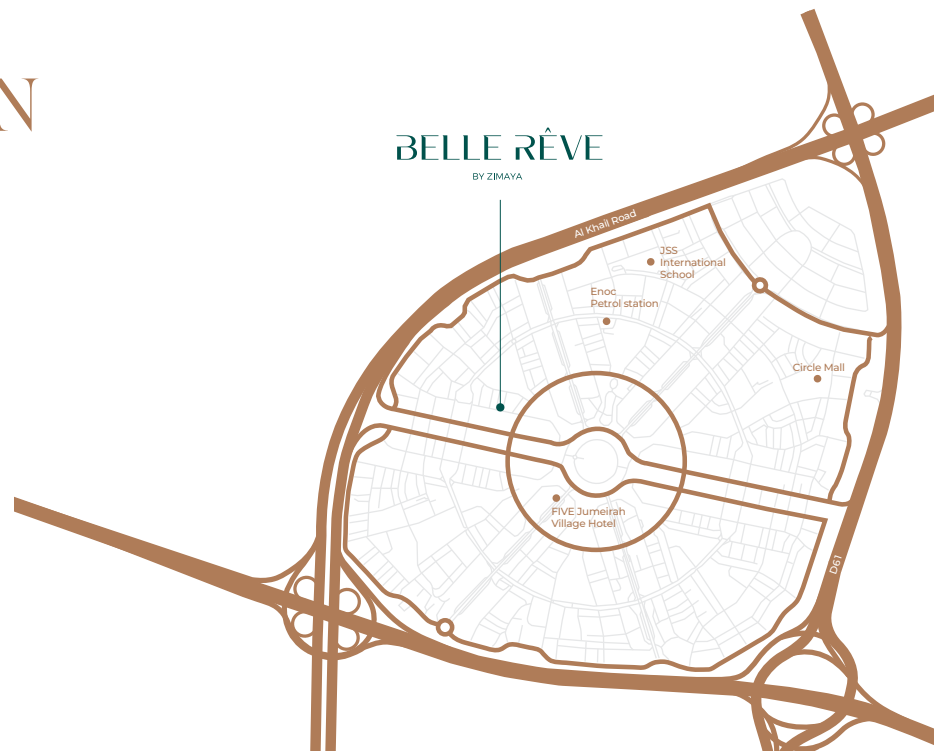

BELLE RÊVE

BY ZIMAYA

BEAUTIFUL DREAMS *Reside here*

Belle Rêve, a 5-floor heaven of affordable luxury where reality and fantasy intertwine seamlessly. These premium apartments located in Jumeirah Village Circle, Dubai, offers a lifestyle that's indulgent but realistic. With high terrace, outdoor living spaces and lavish amenities makes Belle Rêve a comfortable modern home that is a dream come true.

LOCATION MAP

20 Jumeirah
Min Beach

30 Dubai
Min International Airport

10 Dubai
Min Marina

12 Ain
Min Dubai

25 Al Maktoum
Min International Airport

15 Burj
Min Al Arab

20 Museum
Min of the Future